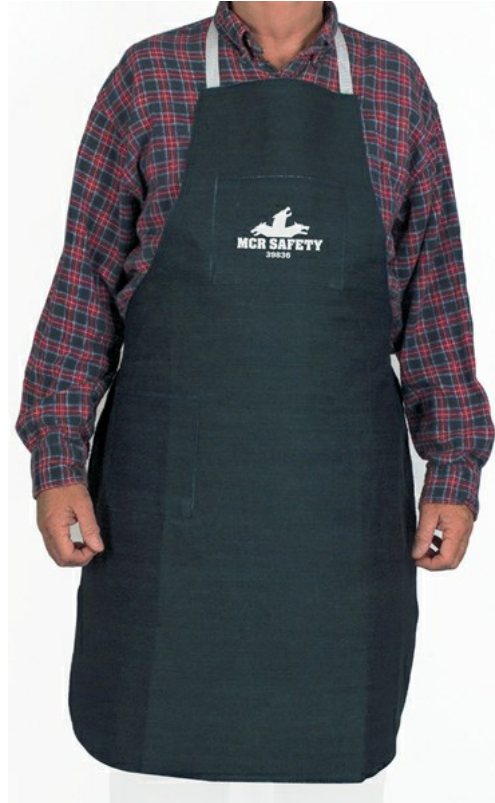

**MCR
SAFETY**

39836

Apron

Specification Sheet

PRODUCT DESCRIPTION:

MCR's denim products offer a cool and comfortable option to keep clothing clean while working in those gritty and grimey applications. The dark color hides dirt and stains while the rugged material holds up to the tough challenges you face each day. The 39836 blue denim apron measures 36 inches x 27 inches. Need matching sleeves? See item 39818.

FEATURES:

- 36" x 27" - 100% Blue Denim Material
- Protects from a wide array of dry non-hazardous particles
- 2 pockets

APPLICATIONS:

Landscaping, Automotive , Automotive Assembly, Carpentry, Shipping / receiving, Warehousing

TECHNICAL DATA FOR: 39836

Category	Apron	Length	36"
ANSI Class	General Purpose		
Color	Blue		
Size	One Size		
Material	Denim		

Item No:	Chest	Sleeve	Back Length	Waist	Inseam	Color	Case Weight
39836	N/A	N/A	N/A	66	N/A	Blue	34.992