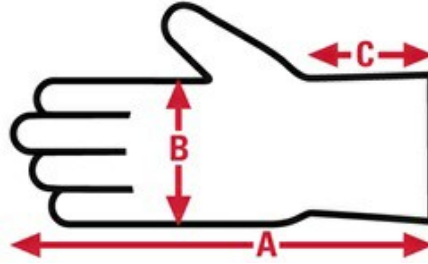

Item No:	Size:	A:	B:	C:	Case Weight	UOM Weight
1370	Large	10.68	5.11	2.50	37.248 lb.	6.208

MCR Safety - 1255 Schilling Blvd. W. - Collierville, TN 38017 - USA

Phone: 901-795-5810 - Toll Free: 800-955-6887 - Fax: 800-999-3908 - Web: www.mcrcsafety.com

©2018 MCR Safety - All Rights Reserved