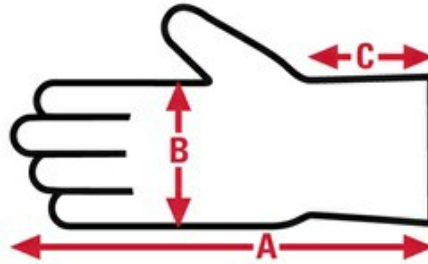

1746

Hand Protection Specification Sheet

**Pattern
Thumb Style**

Gunn
Reinforced

Made In

China

Item No:	Size:	A:	B:	C:	Case Weight	UOM Weight
1746XL	X - Large	0	0	N/A	64.620 lb.	16.155
1746S	Small	0	0	N/A	49.460 lb.	12.365
1746L	Large	0	0	N/A	60.460 lb.	15.115
1746M	Medium	0	0	N/A	49.380 lb.	12.345