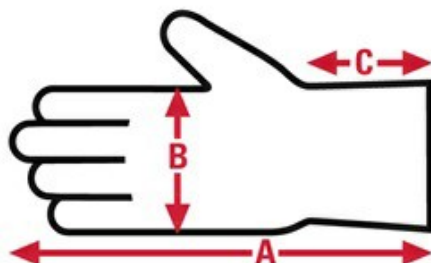

1925 I

Luminator

Leather Palm

Specification Sheet

Item No:	Size:	A:	B:	C:	Case Weight	UOM Weight
19251S	Small	9.63	5.88	2.50	28.560 lb.	4.760
19251XL	X - Large	10.70	7.05	2.50	32.118 lb.	5.353
19251M	Medium	10.11	6.63	2.50	29.880 lb.	4.980
19251L	Large	10.53	6.55	2.50	29.622 lb.	4.937

MCR Safety - 1255 Schilling Blvd. W. - Collierville, TN 38017 - USA

Phone: 901-795-5810 - Toll Free: 800-955-6887 - Fax: 800-999-3908 - Web: www.mcrcsafety.com

©2018 MCR Safety - All Rights Reserved