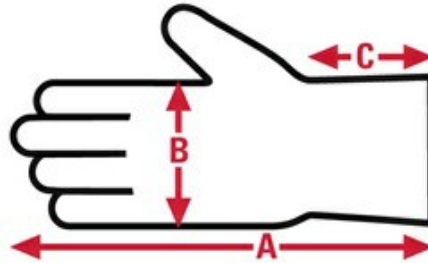

Item No:	Size:	A:	B:	C:	Case Weight	UOM Weight
3100L	Large	9.5	4.75	N/A	32.570 lb.	3.257
3100XL	X - Large	9.60	5	N/A	43.680 lb.	4.368

MCR Safety - 1255 Schilling Blvd. W. - Collierville, TN 38017 - USA

Phone: 901-795-5810 - Toll Free: 800-955-6887 - Fax: 800-999-3908 - Web: www.mcrcsafety.com

©2018 MCR Safety - All Rights Reserved