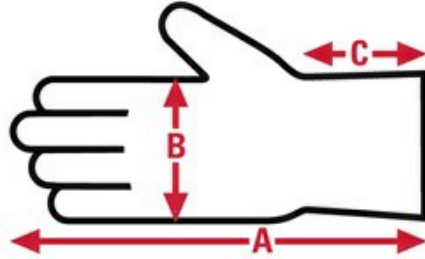

Item No:	Size:	A:	B:	C:	Case Weight	UOM Weight
3100HVIS	Small	8.810	4.450	N/A	31.400 lb.	3.140

MCR Safety - 1255 Schilling Blvd. W. - Collierville, TN 38017 - USA

Phone: 901-795-5810 - Toll Free: 800-955-6887 - Fax: 800-999-3908 - Web: www.mcrcsafety.com

©2020 MCR Safety - All Rights Reserved