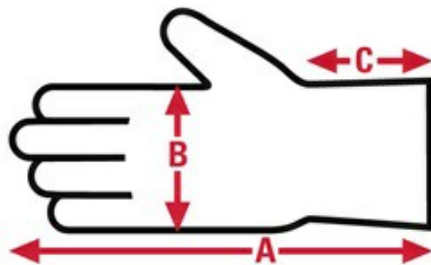

MCR
SAFETY

32001

Road Hustler

Drivers

Specification Sheet

| Item No: | Size: | A: | B: | C: | Case Weight | UOM Weight |
|----------|-----------|----|----|-----|-------------|------------|
| 32001L | Large | 0 | 0 | N/A | 36.440 lb. | 3.644 |
| 32001XL | X - Large | 0 | 0 | N/A | 39.760 lb. | 3.976 |