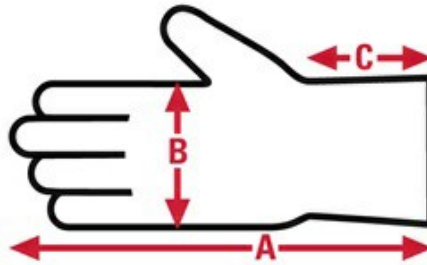

3215HVI

Drivers Specification Sheet

Thickness 0.9 - 1.5 mm

Made In India

Item No:	Size:	A:	B:	C:	Case Weight	UOM Weight
3215HVIXL	X - Large	9.600	5	N/A	38.650 lb.	3.865
3215HVIL	Large	10.330	4.920	N/A	34.740 lb.	3.474
3215HVIXXL	XX - Large	10.480	5.250	N/A	35.450 lb.	3.545
3215HVIS	Small	8.810	4.450	N/A	27.940 lb.	2.794
3215HVIM	Medium	9.350	4.450	N/A	34.550 lb.	3.455