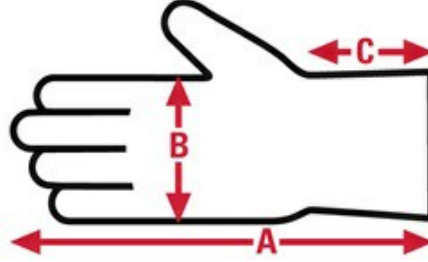

3407

Memphis

Drivers

Specification Sheet

Item No:	Size:	A:	B:	C:	Case Weight	UOM Weight
3407L	Large	9.750	4.750	N/A	29.660 lb.	2.966

MCR Safety - 1255 Schilling Blvd. W. - Collierville, TN 38017 - USA

Phone: 901-795-5810 - Toll Free: 800-955-6887 - Fax: 800-999-3908 - Web: www.mcrcsafety.com

©2019 MCR Safety - All Rights Reserved