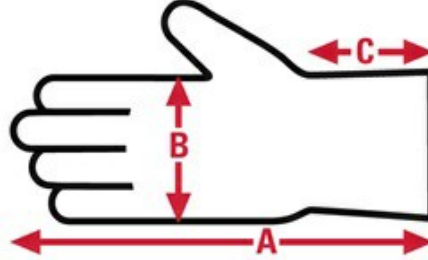

FEATURES:

- CV Grade cream color grain pigskin leather
- Orange fingertips and orange "WATCH YOUR HANDS" logo on back
- Keystone Thumb
- Shirred Elastic Back
- Cotton Hem

TECHNICAL DATA FOR: 3413HVI

Material Group	Leather	ANSI Abrasion	4
Product Type	Drivers		
Glove Size	Large		
Material	Leather		
Leather Cut	Grain		
Leather Type	Pig		
Grade	Competitive Value		
Features	Shirred Elastic Back		
Lining	Unlined		
Pattern	Gunn		
Thumb Style	Keystone		
Thickness	0.6 - 1.4 mm		
HI VIS	Yes		
Made In	China		

3413HVI

Drivers Specification Sheet

Item No:	Size:	A:	B:	C:	Case Weight	UOM Weight
3413HVIXXL	XX - Large	10.00	5.25	N/A	38.350 lb.	3.835
3413HVIM	Medium	9.38	4.75	N/A	25.080 lb.	2.508
3413HVIL	Large	9.75	4.75	N/A	32.390 lb.	3.239
3413HVIXL	X - Large	9.85	5	N/A	34.540 lb.	3.454
3413HVIS	Small	8.81	4.45	N/A	24.760 lb.	2.476