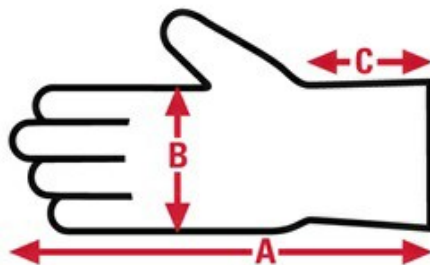

5339S
Nitri-Chem
Unsupported
Specification Sheet

Item No:	Size:	A:	B:	C:	Case Weight	UOM Weight
5331S	XX - Large	13.00	5.31	N/A	33.072 lb.	2.756
5336S	X - Small	13.00	4	N/A	23.940 lb.	1.995
5338S	Medium	13.00	4.21	N/A	27.264 lb.	2.272
5337S	Small	13.00	4.02	N/A	26.112 lb.	2.176
5330S	X - Large	13.00	4.53	N/A	28.788 lb.	2.399

MCR Safety - 1255 Schilling Blvd. W. - Collierville, TN 38017 - USA

Phone: 901-795-5810 - Toll Free: 800-955-6887 - Fax: 800-999-3908 - Web: www.mcrcsafety.com

©2018 MCR Safety - All Rights Reserved