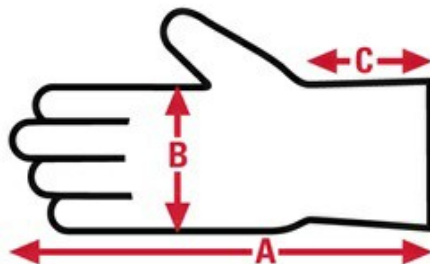

6046G

NitriShield

Disposable

Specification Sheet

Lining Unlined
Pattern Reversible
Thumb Style Wing
Made In Thailand

Item No:	Size:	A:	B:	C:	Case Weight	UOM Weight
6046GXS	N/A	0	0	N/A	21.693 lb.	21.693
6046GXL	X - Large	0	0	N/A	13.460 lb.	13.460
6046GXXL	XX - Large	0	0	N/A	13.660 lb.	13.660
6046GM	Medium	0	0	N/A	11.200 lb.	11.200
6046GS	Small	0	0	N/A	10.440 lb.	10.440
6046GL	Large	0	0	N/A	11.960 lb.	11.960