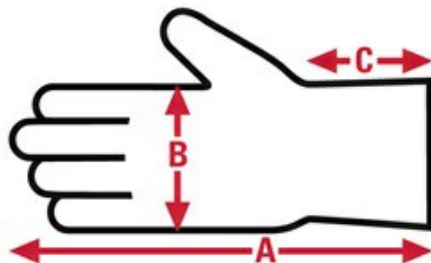

Item No:	Size:	A:	B:	C:	Case Weight	UOM Weight
6300SJ	Large	14.000	5	N/A	42.000 lb.	7.000

MCR Safety - 1255 Schilling Blvd. W. - Collierville, TN 38017 - USA

Phone: 901-795-5810 - Toll Free: 800-955-6887 - Fax: 800-999-3908 - Web: www.mcrcsafety.com

©2020 MCR Safety - All Rights Reserved