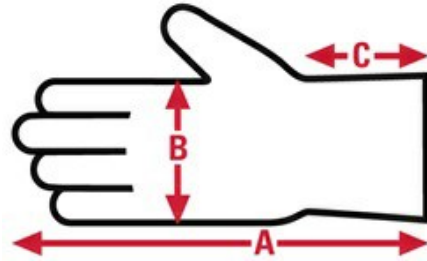

**MCR
SAFETY**

7100RI

Jersey

Specification Sheet

PRODUCT DESCRIPTION:

Brown jersey gloves have been used for generations as a light weight, comfortable option for light duty. Brown jersey gloves are available in many weights, patterns, and even some with dots for grip. The 7100RI is a reversible pattern glove with a straight thumb. The cotton/polyester blend is excellent for laundering and offers a cool and comfortable fit.

TECHNICAL DATA FOR: 7100RI

Material Group	Cotton	Weight	8 oz
Product Type	Jersey		
Glove Size	Large		
Material	Jersey		
Features	Reversible		
Pattern	Reversible		
Thumb Style	Straight		
Made In	China		

7100RI

Jersey Specification Sheet

Item No:	Size:	A:	B:	C:	Case Weight	UOM Weight
7100RI	Large	10.50	4	2.50	28.350 lb.	1.134