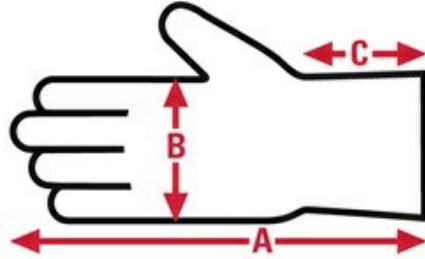

TECHNICAL DATA FOR: 7100RI

Material Group	Cotton	Weight	8 oz
Product Type	Jersey		
Glove Size	Large		
Material	Jersey		
Features	Reversible		
Pattern	Reversible		
Thumb Style	Straight		
Made In	China		

7100RI

Jersey
Specification Sheet

Item No:	Size:	A:	B:	C:	Case Weight	UOM Weight
7100RI	Large	10.50	4	2.50	34.100 lb.	1.364

MCR Safety - 1255 Schilling Blvd. W. - Collierville, TN 38017 - USA

Phone: 901-795-5810 - Toll Free: 800-955-6887 - Fax: 800-999-3908 - Web: www.mcrcsafety.com