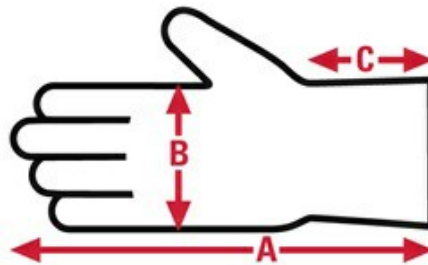

# 7800

**Dotted  
Specification Sheet**

**PRODUCT DESCRIPTION:**

Brown jersey gloves have been used for generations as a light weight, comfortable option for light duty. Brown jersey gloves are available in many weights, patterns, and even some with dots for grip. The 7800 is a clute pattern glove. The cotton/polyester blend is excellent for laundering. The 7800 features dots on the palm and forefinger for grip and abrasion resistance.

**FEATURES:**

- Dotted palm and Forefinger for Grip and Abrasion Resistance
- Breathable
- Clute pattern

**APPLICATIONS:**

Agriculture, Automotive , Carpentry, Construction, Farming, Janitorial , Landscaping, Salvage

**TECHNICAL DATA FOR: 7800**

<b>Material Group</b>	Cotton
<b>Product Type</b>	Dotted
<b>Glove Size</b>	Large
<b>Material</b>	Jersey
<b>Pattern</b>	Clute
<b>Thumb Style</b>	Straight
<b>Weight</b>	8 oz

**MCR**  
**SAFETY**