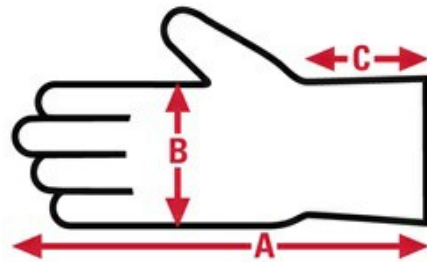

**MCR
SAFETY**

8526

**Chores
Specification Sheet**

PRODUCT DESCRIPTION:

Two levels of canvas material and a quilted palm provide comfort and dexterity for light duty work. The 8526 is a golden chore glove with a fleece quilted palm. The gold color knit wrist matches the canvas. This glove gives you long term comfort and ease of wear.

FEATURES:

- Two layers of canvas material quilted on palms for multi-purpose use
- Absorbent
- Gold fleece palm

APPLICATIONS:

Agriculture, Farming, Landscaping

TECHNICAL DATA FOR: 8526

Material Group	Cotton
Product Type	Chores
Glove Size	Large
Material	Canvas
Pattern	Clute
Thumb Style	Straight