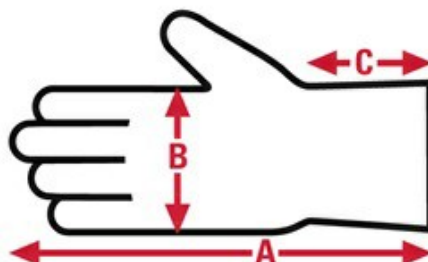

914

**MCR Safety Multi-Task
Multi-Task
Specification Sheet**

Made In

Pakistan

Item No:	Size:	A:	B:	C:	Case Weight	UOM Weight
914L	Large	9.015	4.528	1.299	17.928 lb.	0.249
914XXXL	XXX - Large	10.189	5.000	1.299	20.160 lb.	0.280
914XL	X - Large	9.448	4.685	1.299	17.568 lb.	0.244
914XXL	XX - Large	9.842	4.921	1.299	18.576 lb.	0.258
914M	Medium	8.622	4.331	1.299	16.848 lb.	0.234
914S	Small	8.267	4.134	1.299	15.984 lb.	0.222