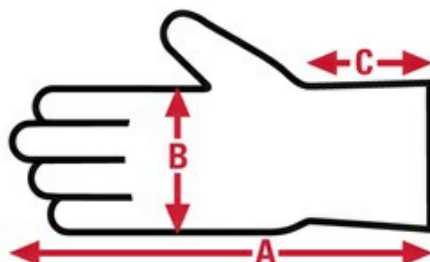

914

MCR Safety Multi-Task Multi-Task Specification Sheet

Made In

Pakistan

| Item No: | Size: | A: | B: | C: | Case Weight | UOM Weight |
|----------|-------------|--------|-------|-------|-------------|------------|
| 914S | Small | 8.267 | 4.134 | 1.299 | 15.984 lb. | 0.222 |
| 914L | Large | 9.015 | 4.528 | 1.299 | 17.928 lb. | 0.249 |
| 914XL | X - Large | 9.448 | 4.685 | 1.299 | 17.568 lb. | 0.244 |
| 914XXL | XX - Large | 9.842 | 4.921 | 1.299 | 18.576 lb. | 0.258 |
| 914XXXL | XXX - Large | 10.189 | 5.000 | 1.299 | 15.192 lb. | 0.211 |
| 914M | Medium | 8.622 | 4.331 | 1.299 | 16.848 lb. | 0.234 |