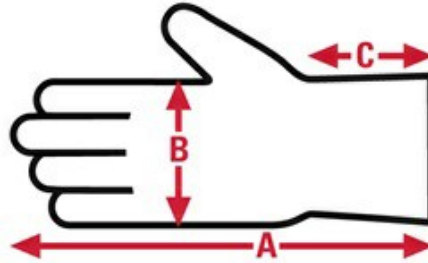

921

MCR Safety Multi-Task

Multi-Task

Specification Sheet

Made In

China

Item No:	Size:	A:	B:	C:	Case Weight	UOM Weight
921S	Small	8.95	4.38	1.25	20.232 lb.	0.281
921L	Large	9.40	4.50	1.25	22.824 lb.	0.317
921M	Medium	9.25	4.45	1.25	21.456 lb.	0.298
921XL	X - Large	9.95	4.80	1.25	25.056 lb.	0.348