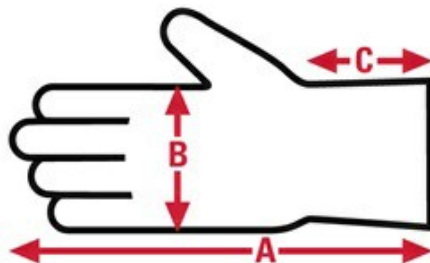

TECHNICAL DATA FOR: 921

Series	MCR Safety Multi-Task
Material Group	Multi-Task
Product Type	Multi-Task
Glove Size	Large
Material	Leather
Leather Cut	Grain
Leather Type	Cow Skin
Grade	Premium
Features	Fourchetts
Lining	Unlined
Pattern	Gunn
Thumb Style	Wing
HI VIS	High Visibility

921

MCR Safety Multi-Task

Multi-Task

Specification Sheet

Item No:	Size:	A:	B:	C:	Case Weight	UOM Weight
921S	Small	8.95	4.38	1.25	20.232 lb.	0.281
921L	Large	9.40	4.50	1.25	22.824 lb.	0.317
921M	Medium	9.25	4.45	1.25	21.456 lb.	0.298
921XL	X - Large	9.95	4.80	1.25	25.056 lb.	0.348