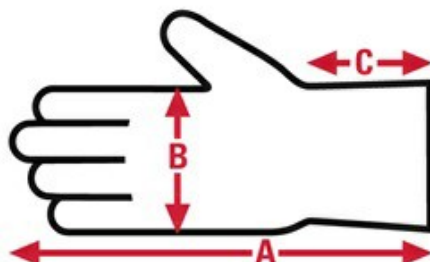

921

MCR Safety Multi-Task
Multi-Task
Specification Sheet

Made In

China

Item No:	Size:	A:	B:	C:	Case Weight	UOM Weight
921S	Small	8.95	4.38	1.25	20.232 lb.	0.281
921L	Large	9.40	4.50	1.25	22.680 lb.	0.315
921M	Medium	9.25	4.45	1.25	20.808 lb.	0.289
921XL	X - Large	9.95	4.80	1.25	24.984 lb.	0.347