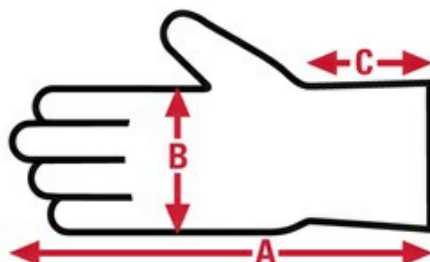

TECHNICAL DATA FOR: 921

Series	MCR Safety Multi-Task	HI VIS	High Visibility
Material Group	Multi-Task		
Product Type	Multi-Task		
Glove Size	Large		
Material	Leather		
Leather Cut	Grain		
Leather Type	Cow Skin		
Grade	Premium		
Features	Fourchetts		
Lining	Unlined		
Pattern	Gunn		
Thumb Style	Wing		

921

**MCR Safety Multi-Task
Multi-Task
Specification Sheet**

Made In

China

Item No:	Size:	A:	B:	C:	Case Weight	UOM Weight
921S	Small	8.95	4.38	1.25	20.232 lb.	0.281
921L	Large	9.40	4.50	1.25	22.824 lb.	0.317
921M	Medium	9.25	4.45	1.25	21.456 lb.	0.298
921XL	X - Large	9.95	4.80	1.25	24.984 lb.	0.347