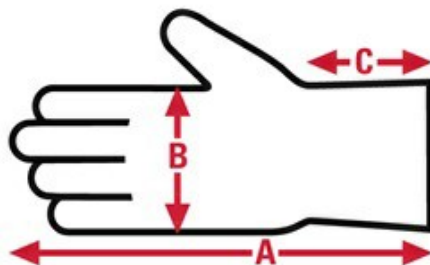

924C

Memphis Multitask

Multi-Task

Specification Sheet

Pattern
Thumb Style

Gunn
Wing

Item No:	Size:	A:	B:	C:	Case Weight	UOM Weight
924CM	Medium	9.25	4.45	1.25	28.080 lb.	0.390
924CXL	X - Large	9.95	4.80	1.25	31.320 lb.	0.435