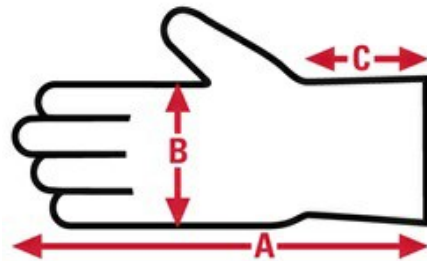

**MCR
SAFETY**

924LED

Memphis Multitask

Specification Sheet

PRODUCT DESCRIPTION:

Replacement LED light for 924, 924C, and 924WW. Attaches to hook and loop patches on outside of gloves to offer the user a hands free lighting source.

FEATURES:

- Hook and Loop attaches to gloves
- Offers hands free lighting
- Bright LED for 924, 924C, and 924WW

**MCR
SAFETY**

TECHNICAL DATA FOR: 924LED

Series	Memphis Multitask
Material Group	Multi-Task
Made In	China