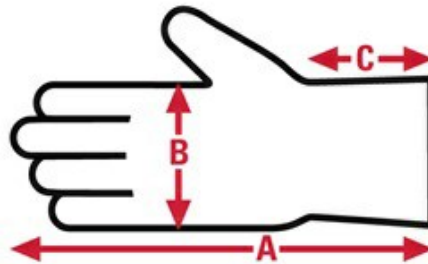

935HVO

MCR Safety Mechanics Gloves

Mechanics Gloves

Features	Fourchetts
Lining	Unlined
Pattern	Gunn
Thumb Style	Wing
Made In	China

Item No:	Size:	A:	B:	C:	Case Weight	UOM Weight
935HVOS	Small	8.95	4.38	1.25	15.408 lb.	0.214
935HVOM	Medium	9.25	4.45	1.25	16.488 lb.	0.229
935HVOXL	X - Large	9.95	4.80	1.25	18.072 lb.	0.251
935HVOL	Large	9.40	4.50	1.25	17.640 lb.	0.245
935HVOXXL	XX - Large	10.10	4.85	1.25	19.008 lb.	0.264

MCR Safety - 1255 Schilling Blvd. W. - Collierville, TN 38017 - USA

Phone: 901-795-5810 - Toll Free: 800-955-6887 - Fax: 800-999-3908 - Web: www.mcrcsafety.com

©2020 MCR Safety - All Rights Reserved