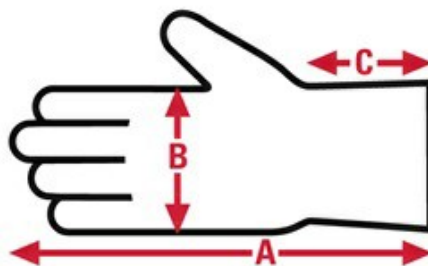

Item No:	Size:	A:	B:	C:	Case Weight	UOM Weight
950L	Large	9.370	4.480	1.693	15.912 lb.	0.221
950XL	X - Large	9.607	4.640	1.752	16.200 lb.	0.225
950XXL	XX - Large	9.842	4.800	1.811	16.776 lb.	0.233
950M	Medium	9.134	4.320	1.634	15.984 lb.	0.222
950S	Small	8.897	4.160	1.575	15.048 lb.	0.209