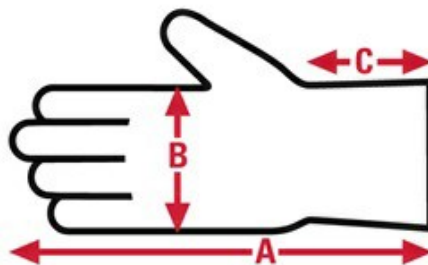

# 9514G

**String Knit**  
**Specification Sheet**

**PRODUCT DESCRIPTION:**

Whether you select 2 sided PVC dots or single sided, you will increase the grip and abrasion resistance. The 9514G series features a 7 gauge pastel green cotton/polyester shell with PVC dots on both sides of the glove. Pastel green can be used to define specific tasks or used just because you like it.

**FEATURES:**

- 7 Gauge, Pastel Green, Cotton/Polyester Shell
- 2 Sided PVC Dots
- Cool and Comfortable
- Color coded hem to identify sizes

**APPLICATIONS:**

Agriculture, Carpentry, Construction, Landscaping

**TECHNICAL DATA FOR: 9514G**

|                       |                        |
|-----------------------|------------------------|
| <b>Material Group</b> | Strings                |
| <b>Product Type</b>   | String Knit            |
| <b>Glove Size</b>     | Large                  |
| <b>Gauge</b>          | 7 Gauge                |
| <b>Material</b>       | Cotton Polyester Blend |