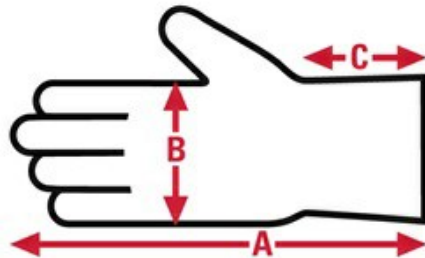

### **FEATURES:**

- 7 Gauge 60% Cotton / 40% Polyester
- Reversible pattern
- Made with FDA accepted materials
- Color coded hem to identify sizes

### **TECHNICAL DATA FOR: 9638**

<b>Material Group</b>	Strings
<b>Product Type</b>	String Knit
<b>Glove Size</b>	Large
<b>Gauge</b>	7 Gauge
<b>Material</b>	Cotton Polyester Blend
<b>Features</b>	Reversible