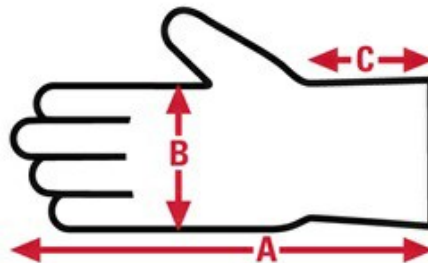

TECHNICAL DATA FOR: 9658

Material Group	Strings
Product Type	String Knit
Glove Size	Large
Gauge	7 Gauge
Material	Cotton Polyester Blend