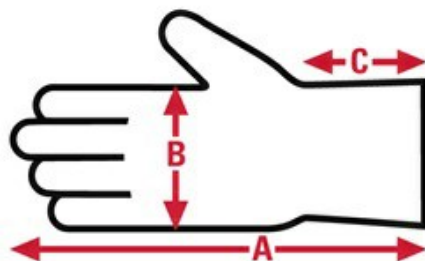

9760 Predator

Supported / Dipped gloves
Specification Sheet

Item No:	Size:	A:	B:	C:	Case Weight	UOM Weight
9760M	Medium	10.236	4.760	2.500	35.856 lb.	2.988
9760S	Small	0	0	N/A	33.840 lb.	2.820
9760XL	X - Large	11.023	5.450	2.500	41.076 lb.	3.423
9760	Large	10.630	5.020	2.500	38.280 lb.	3.190

MCR Safety - 1255 Schilling Blvd. W. - Collierville, TN 38017 - USA

Phone: 901-795-5810 - Toll Free: 800-955-6887 - Fax: 800-999-3908 - Web: www.mcrcsafety.com

©2020 MCR Safety - All Rights Reserved