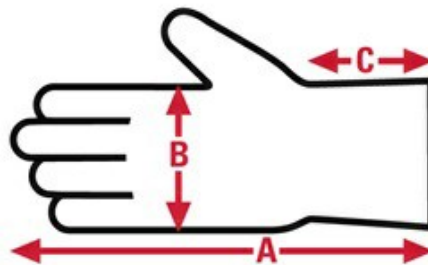

**MCR  
SAFETY**

**GCB**

**Specification Sheet**

**PRODUCT DESCRIPTION:**

The GCB clip can be used as a glove clip to secure your gloves on your side or is sturdy enough to be used as a utility clip. Fits a large variety of belt widths. It features a 12 inch nylon strap and a strong metal clamp to grasp gloves. Color Black.

**FEATURES:**

- 12 Inch Black Nylon Strap
- Sturdy Black Metal Clamp
- Fits a large variety of belt widths

**TECHNICAL DATA FOR: GCB**

<b>Material Group</b>	Accessories	<b>Overall Length</b>	12 in.
<b>Material</b>	Nylon		