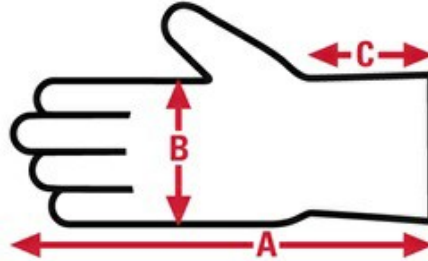

N96797

Ninja

Dipped

Specification Sheet

Item No:	Size:	A:	B:	C:	Case Weight	UOM Weight
N96797L	Large	10.039	3.74	2.756	18.336 lb.	1.528
N96797S	Small	9.055	3.346	2.559	14.952 lb.	1.246
N96797M	Medium	9.449	3.74	2.756	16.344 lb.	1.362
N96797XXL	XX - Large	10.827	3.937	3.071	20.124 lb.	1.677
N96797XL	X - Large	10.433	3.937	2.953	18.852 lb.	1.571
N96797XS	X - Small	8.662	3.346	2.559	15.072 lb.	1.256