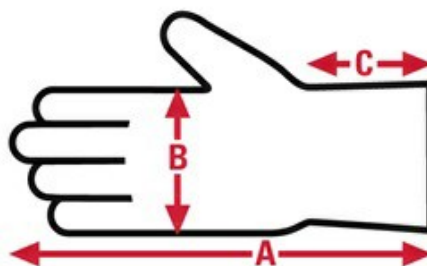

PD2903

Predator Multi-Task

Multi-Task

Specification Sheet

Grade	Premium
Features	Fourchetts
Lining	Unlined
Pattern	Gunn
Thumb Style	Wing
Made In	Vietnam

Item No:	Size:	A:	B:	C:	Case Weight	UOM Weight
PD2903M	Medium	8.740	4.331	1.457	47.952 lb.	0.666
PD2903L	Large	9.055	4.488	1.457	50.904 lb.	0.707
PD2903XL	X - Large	9.371	4.646	1.457	53.352 lb.	0.741
PD2903XXL	XX - Large	9.686	4.803	1.457	56.016 lb.	0.778