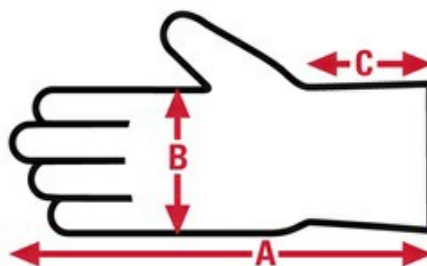

PD2903

Predator Multi-Task

Multi-Task

Specification Sheet

Grade	Premium
Features	Fourchetts
Lining	Unlined
Pattern	Gunn
Thumb Style	Reinforced
Made In	Vietnam

Item No:	Size:	A:	B:	C:	Case Weight	UOM Weight
PD2903M	Medium	8.740	4.331	1.457	48.312 lb.	0.671
PD2903XL	X - Large	9.371	4.646	1.457	53.352 lb.	0.741
PD2903XXL	XX - Large	9.686	4.803	1.457	56.016 lb.	0.778
PD2903L	Large	9.055	4.488	1.457	51.264 lb.	0.712