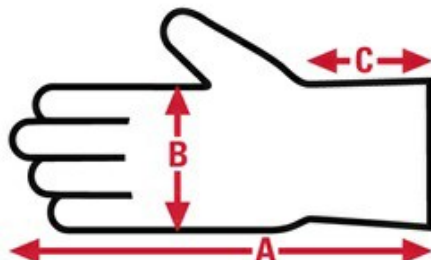

### Specification Sheet

Made In

Vietnam

Item No:	Size:	A:	B:	C:	Case Weight	UOM Weight
Y300XL	X - Large	24.13	10.16	3.81	37.152 lb.	0.516
Y300M	Medium	23.50	7.62	3.81	33.984 lb.	0.472
Y300XXL	XX - Large	31.74	11.43	10.79	37.080 lb.	0.515