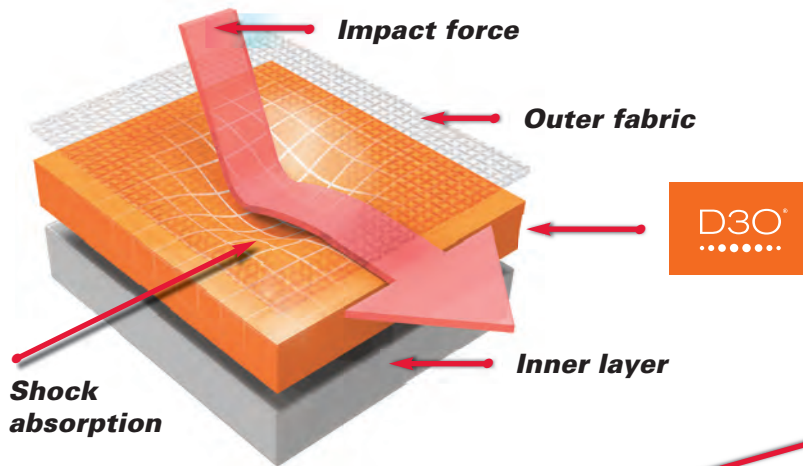

D30®  
.....

**FF2930 D30® Forceflex®**  
• M-XXL

TRUSTED IMPACT PROTECTION™

- **Designed with oil and gas industry leaders**

**2-Way, Aqua Blue spandex back**

**Slip on cuff with pull tab and ID panel for personalization**

Easily distinguish your pair from everyone else's on the rig!

**Expansion gusset cuff**  
For ease of donning

**Tan suede synthetic leather palm and fourchettes**  
For greater durability

**Patented D30® TPR back of hand protection**  
Impact dissipation on knuckle up to 54% better than competitors while being up to 57% thinner

**Patented D30® palm padding**  
To help dissipate impact and vibration

**Orange grid pattern reinforced palm and fingers**  
Tailored to provide grip in dry, wet or oily conditions

**Impact dissipation on fingers up to 46% better than competitors while being up to 38% thinner**

**Reinforced thumb crotch**  
For strength in a high stress area