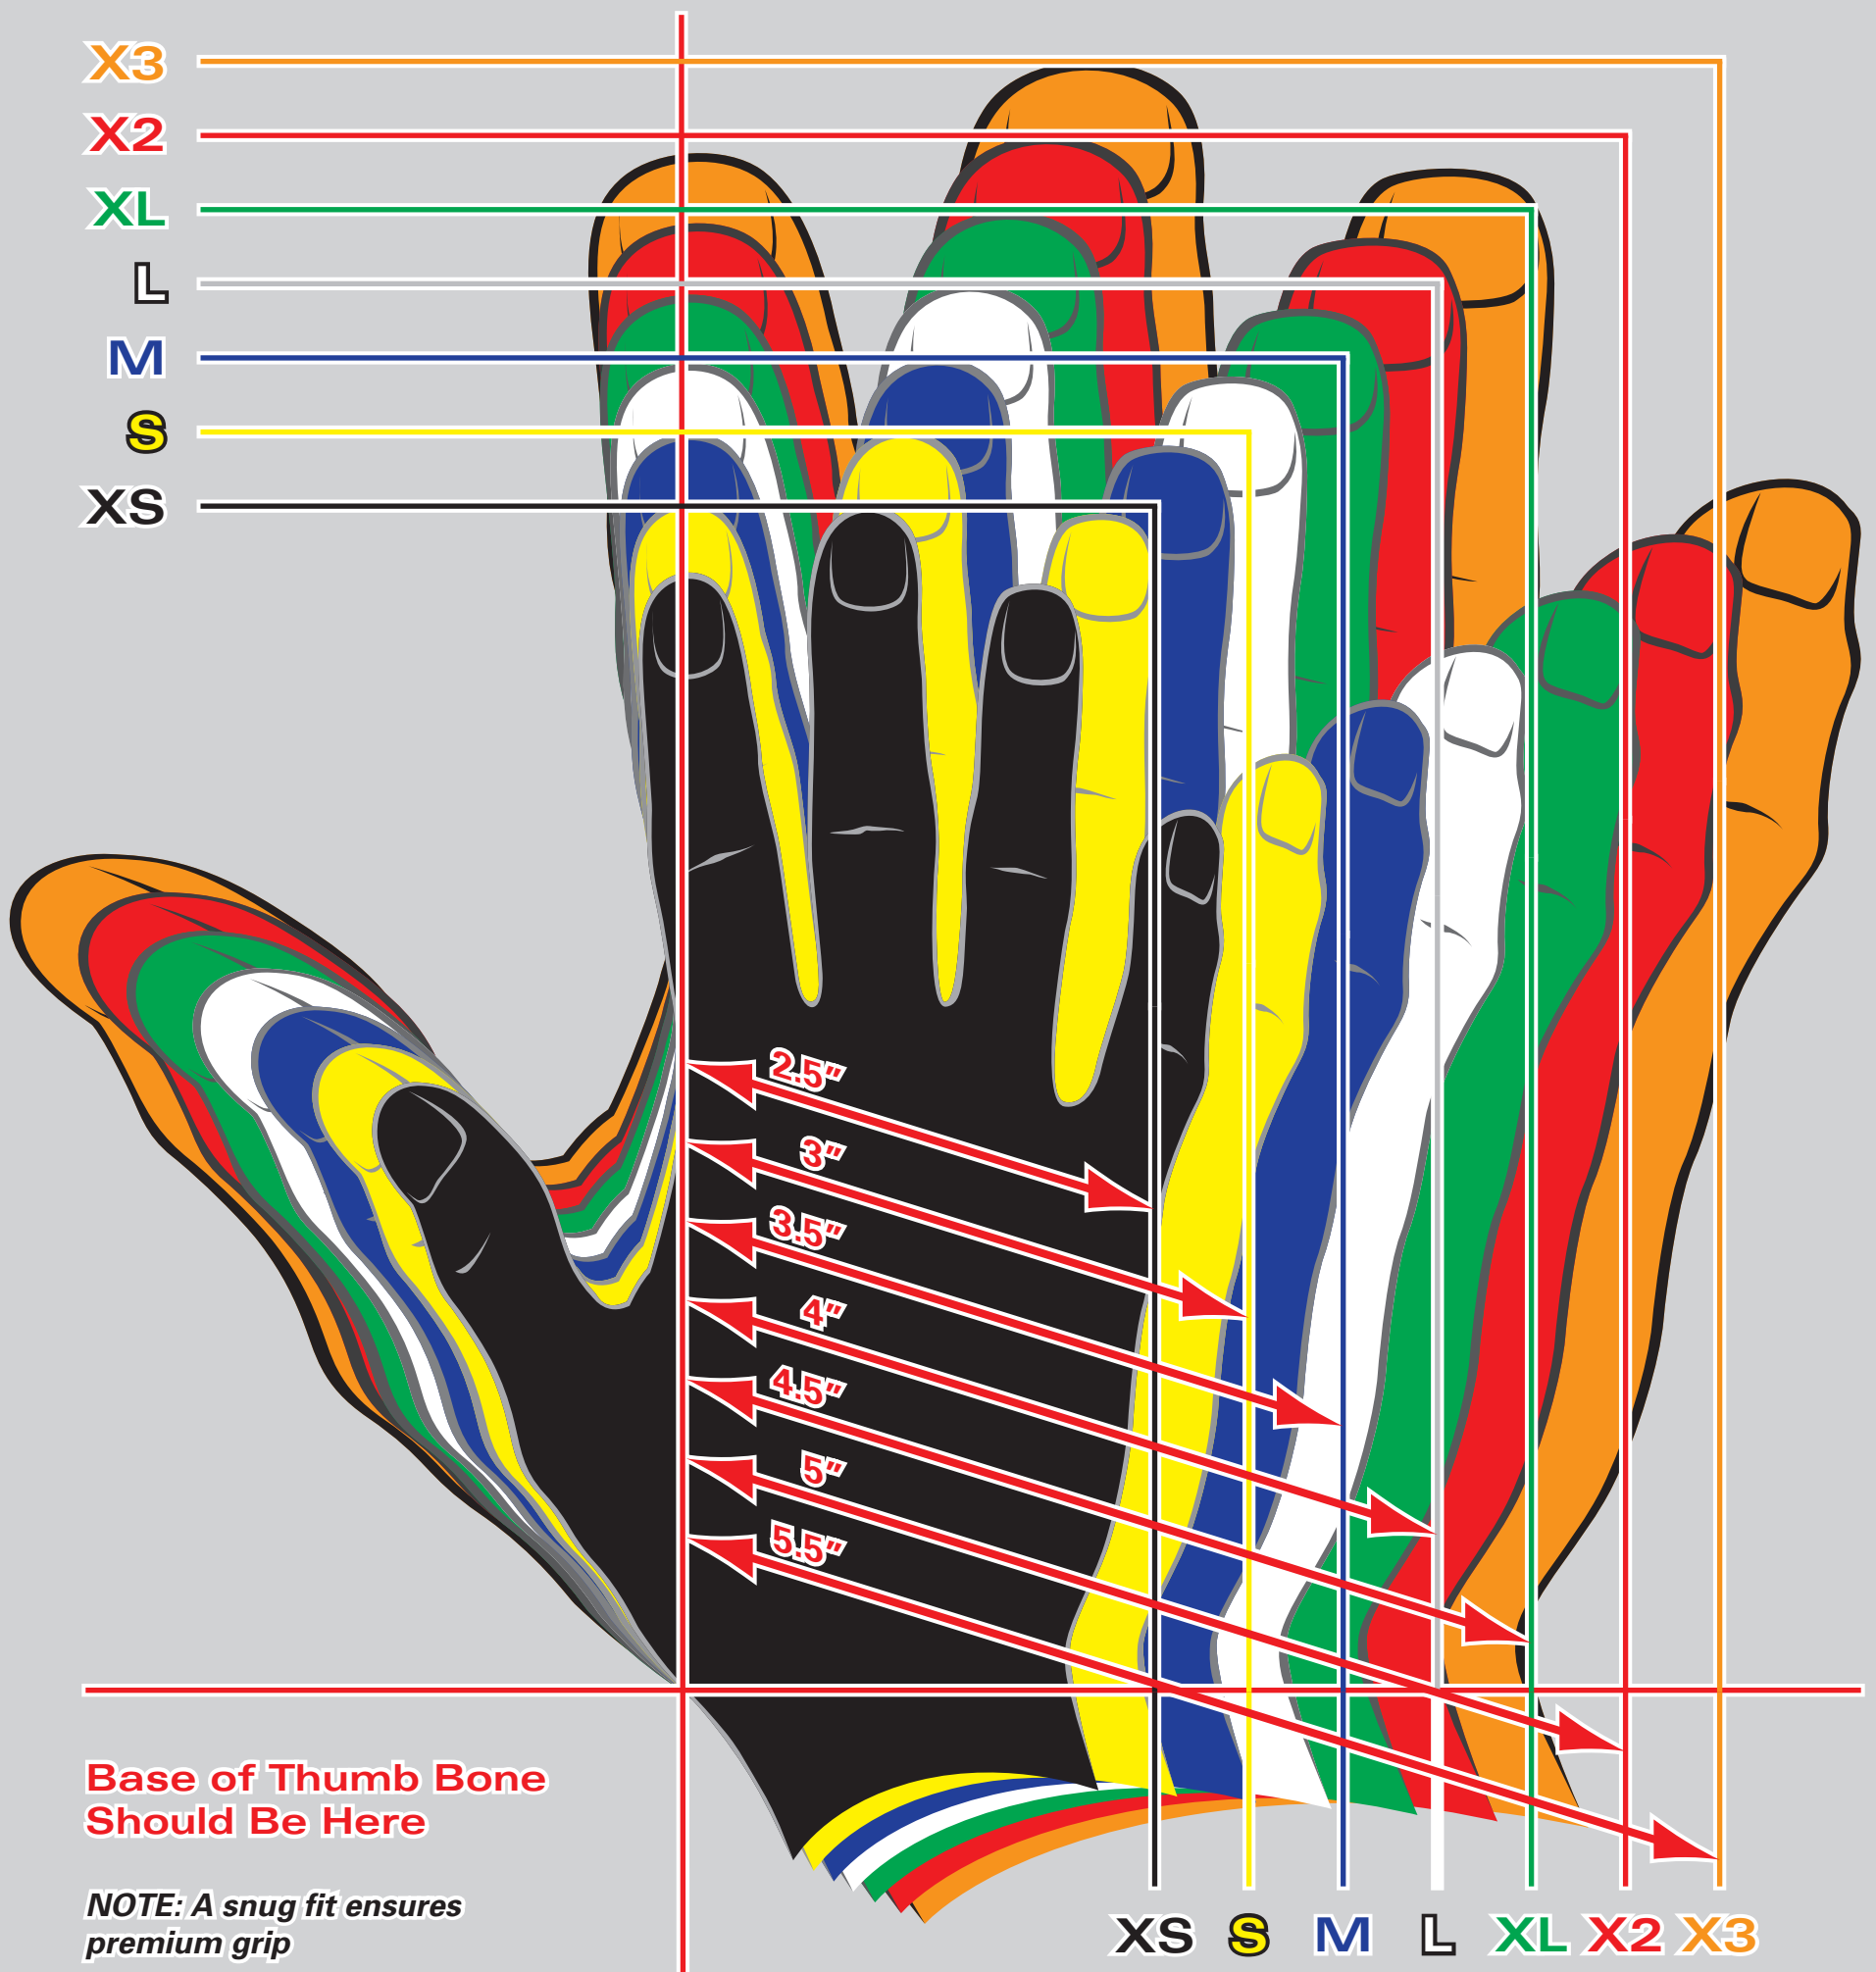

Glove Size Guide

Ninja Series Hem Color Guide

- Pink XX-Small
- Black X-Small
- Yellow Small
- Blue Medium
- White Large
- Green X-Large
- Red XX-Large
- Orange XXX-Large

Leather Glove Hem Color Guide

- White X-Small (Size 6)
- Red Small (Size 7)
- Green Medium (Size 8)
- Brown Large (Size 9)
- Blue X-Large (Size 10)
- Yellow XX-Large (Size 11)
- Black XXX-Large (Size 12)